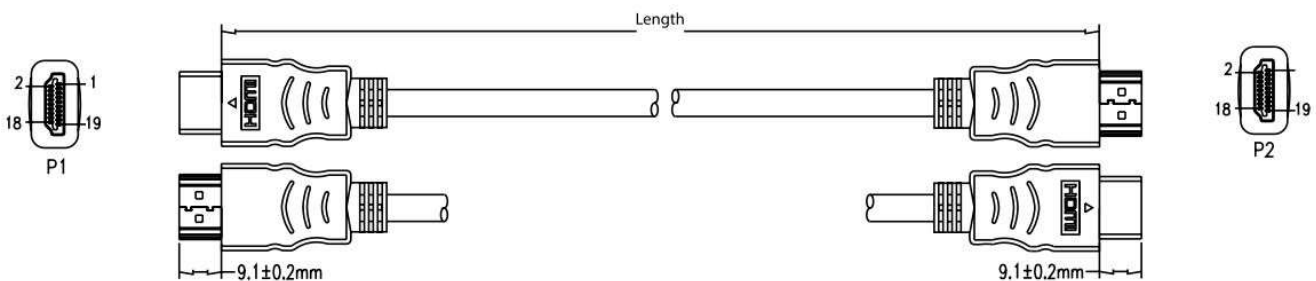

HDMI Plug to HDMI Plug

Specifications

- Connector to Connector: HDMI Plug to HDMI Plug
- Conductor Resistance: 10Ω Max.
- Insulation Resistance: 5MΩ Man.
- Jacket Colour: Black
- 150mm - TS-L044
- 300mm - TS-L043

Diagram

Material

- HDMI Cable:
(1/0.25BC×1P+1/0.25BC+AM)×4PCS+1/0.25BC×5C+1/0.25BC×1P+AM+
- 1/0.25BC+128/0.12ALM+Black PVC Jacket
- HDMI Type A Male: Black Insulation, Gold Plated Contacts, Gold Plated Shell
- All Hood: Moulded Black PVC